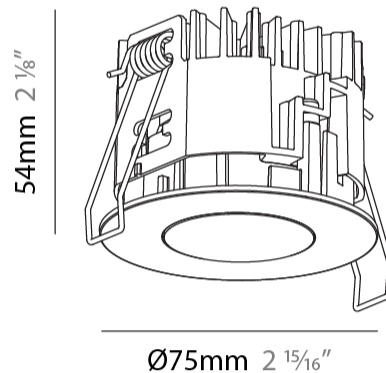

GENERAL

Series: Oiko Pro Round
Subseries: Oiko Pro Wallwash
Brand: Prolicht
Division: Architectural
Mounting Type: Recessed
Mounting Location: Ceiling
Subcategory: Downlight

PHYSICAL

Shape: Round
Diameter (mm): 75
Diameter (in): 2 15/16
Height (mm): 54
Height (in): 2 1/8
Ceiling Thickness (mm): 1 - 25
Ceiling Thickness (in): 1/16 - 1 3/16
Min. Recessing Depth (mm): 60
Min. Recessing Depth (in): 2 3/8
Light Distribution: Downlight
Fixture Finish: [SSR / BKV / CWI / CRY / HAB / UFT / ITA / RUA / FTG / MYG / LOD / PUS / FRO / FUP / KIA / POP / BLS / SPG / MEY / GOH / GUM / CHC / COM / ABZ / JAG / OBR / MOS / ROR](#)
Fixture Material: Aluminum Die Cast
Cut-out Measurements: 68mm / 2 11/16" Diameter

ELECTRICAL

Lamp Type: LED (Zhaga Standard)
Input Wattage (W): 15
Total Output Wattage (W): 13.6
Dimming: Tri-Mode (Non-Dimming and Phase Dimming (120Vac only) and 0-10V Dimming)
Driver Included: No
Driver Location: Recessed Housing
Driver Type: Constant Current - Universal
Driver Class: Class 2
Input Voltage (V): 120 - 277
Constant Current (MA): 350

LED

Color Temperature (°K): [2700 / 3000 / 3500 / 4000](#)
Max. Delivered Lumen (lm): 1247 / 1325 / 1388 / 1400
Nominal Lumen (lm): 1566 / 1665 / 1743 / 1759
CRI: >90 CRI
Lamp Life (hrs): 50000

OPTICAL

Adjustability: Fixed

RATINGS AND CERTIFICATIONS

Certified By: Certified for North American Standards
IP rating: IP54